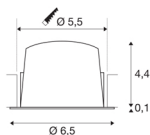

TECHNICAL DATA

Item no.:	1005505
Secondary power / secondary voltage	200mA
Height	4.5 cm
Diameter	6.5 cm
Installation diameter	5.5 cm
Installation depth	11 cm
Net weight	0.09 kg
Gross weight	0.096 kg
IP Code	IP 20 / IP 44
Safety class	III
Impact resistance class	IK02
Impact resistance	0,2 Joule
Assembly	Recessed
Assembly details	Ceiling
Wattage	7 W
Lumen	640 lm
Colour temperature	2700 Kelvin
Beam angle	55 °
Color	black
CRI	90
UGR ≤	25
LXXBXX data	L80B50