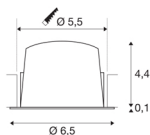

TECHNICAL DATA

Item no.:	1005506
Secondary power / secondary voltage	200mA
Height	4.5 cm
Diameter	6.5 cm
Installation diameter	5.5 cm
Installation depth	11 cm
Net weight	0.09 kg
Gross weight	0.096 kg
IP Code	IP 20 / IP 44
Safety class	III
Impact resistance class	IK02
Impact resistance	0,2 Joule
Assembly	Recessed
Assembly details	Ceiling
Wattage	7 W
Lumen	670 lm
Colour temperature	2700 Kelvin
Beam angle	55 °
Color	black
CRI	90
UGR ≤	25
LXXBXX data	L80B50