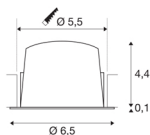

NUMINOS® XS

white recessed ceiling light, 2700K 20°

TECHNICAL DATA

Item no.:	1005509
Secondary power / secondary voltage	200mA
Height	4.5 cm
Diameter	6.5 cm
Installation diameter	5.5 cm
Installation depth	11 cm
Net weight	0.09 kg
Gross weight	0.096 kg
IP Code	IP 20 / IP 44
Safety class	III
Impact resistance class	IK02
Impact resistance	0,2 Joule
Assembly	Recessed
Assembly details	Ceiling
Wattage	7 W
Lumen	670 lm
Colour temperature	2700 Kelvin
Beam angle	20 °
Color	white
CRI	90
UGR ≤	16
LXXBXX data	L80B50