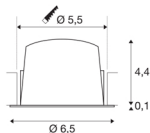

## TECHNICAL DATA

Item no.:	1005511
Secondary power / secondary voltage	200mA
Height	4.5 cm
Diameter	6.5 cm
Installation diameter	5.5 cm
Installation depth	11 cm
Net weight	0.09 kg
Gross weight	0.096 kg
IP Code	IP 20 / IP 44
Safety class	III
Impact resistance class	IK02
Impact resistance	0,2 Joule
Assembly	Recessed
Assembly details	Ceiling
Wattage	7 W
Lumen	620 lm
Colour temperature	2700 Kelvin
Beam angle	40 °
Color	white
CRI	90
UGR ≤	22
LXXBXX data	L80B50