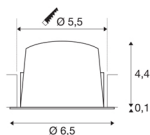

TECHNICAL DATA

Item no.:	1005512
Secondary power / secondary voltage	200mA
Height	4.5 cm
Diameter	6.5 cm
Installation diameter	5.5 cm
Installation depth	11 cm
Net weight	0.09 kg
Gross weight	0.096 kg
IP Code	IP 20 / IP 44
Safety class	III
Impact resistance class	IK02
Impact resistance	0,2 Joule
Assembly	Recessed
Assembly details	Ceiling
Wattage	7 W
Lumen	650 lm
Colour temperature	2700 Kelvin
Beam angle	40 °
Color	white
CRI	90
UGR ≤	22
LXXBXX data	L80B50