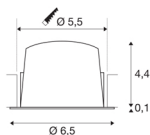

## TECHNICAL DATA

|                                     |               |
|-------------------------------------|---------------|
| Item no.:                           | 1005514       |
| Secondary power / secondary voltage | 200mA         |
| Height                              | 4.5 cm        |
| Diameter                            | 6.5 cm        |
| Installation diameter               | 5.5 cm        |
| Installation depth                  | 11 cm         |
| Net weight                          | 0.09 kg       |
| Gross weight                        | 0.096 kg      |
| IP Code                             | IP 20 / IP 44 |
| Safety class                        | III           |
| Impact resistance class             | IK02          |
| Impact resistance                   | 0,2 Joule     |
| Assembly                            | Recessed      |
| Assembly details                    | Ceiling       |
| Wattage                             | 7 W           |
| Lumen                               | 640 lm        |
| Colour temperature                  | 2700 Kelvin   |
| Beam angle                          | 55 °          |
| Color                               | white         |
| CRI                                 | 90            |
| UGR ≤                               | 25            |
| LXXBXX data                         | L80B50        |