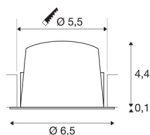

TECHNICAL DATA

| | |
|-------------------------------------|---------------|
| Item no.: | 1005515 |
| Secondary power / secondary voltage | 200mA |
| Height | 4.5 cm |
| Diameter | 6.5 cm |
| Installation diameter | 5.5 cm |
| Installation depth | 11 cm |
| Net weight | 0.09 kg |
| Gross weight | 0.096 kg |
| IP Code | IP 20 / IP 44 |
| Safety class | III |
| Impact resistance class | IK02 |
| Impact resistance | 0,2 Joule |
| Assembly | Recessed |
| Assembly details | Ceiling |
| Wattage | 7 W |
| Lumen | 670 lm |
| Colour temperature | 2700 Kelvin |
| Beam angle | 55 ° |
| Color | white |
| CRI | 90 |
| UGR ≤ | 25 |
| LXXBXX data | L80B50 |