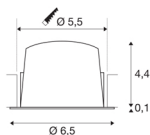

TECHNICAL DATA

Item no.:	1005516
Secondary power / secondary voltage	200mA
Height	4.5 cm
Diameter	6.5 cm
Installation diameter	5.5 cm
Installation depth	11 cm
Net weight	0.09 kg
Gross weight	0.096 kg
IP Code	IP 20 / IP 44
Safety class	III
Impact resistance class	IK02
Impact resistance	0,2 Joule
Assembly	Recessed
Assembly details	Ceiling
Wattage	7 W
Lumen	670 lm
Colour temperature	2700 Kelvin
Beam angle	55 °
Color	white
CRI	90
UGR ≤	25
LXXBXX data	L80B50