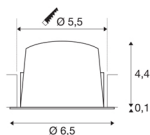

NUMINOS® XS

black / white recessed ceiling light, 3000K 40°

TECHNICAL DATA

Item no.:	1005521
Secondary power / secondary voltage	200mA
Height	4.5 cm
Diameter	6.5 cm
Installation diameter	5.5 cm
Installation depth	11 cm
Net weight	0.09 kg
Gross weight	0.096 kg
IP Code	IP 20 / IP 44
Safety class	III
Impact resistance class	IK02
Impact resistance	0,2 Joule
Assembly	Recessed
Assembly details	Ceiling
Wattage	7 W
Lumen	700 lm
Colour temperature	3000 Kelvin
Beam angle	40 °
Color	black
CRI	90
UGR ≤	22
LXXBXX data	L80B50