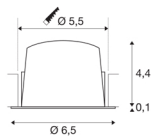

TECHNICAL DATA

Item no.:	1005524
Secondary power / secondary voltage	200mA
Height	4.5 cm
Diameter	6.5 cm
Installation diameter	5.5 cm
Installation depth	11 cm
Net weight	0.09 kg
Gross weight	0.096 kg
IP Code	IP 20 / IP 44
Safety class	III
Impact resistance class	IK02
Impact resistance	0,2 Joule
Assembly	Recessed
Assembly details	Ceiling
Wattage	7 W
Lumen	720 lm
Colour temperature	3000 Kelvin
Beam angle	55 °
Color	black
CRI	90
UGR ≤	25
LXXBXX data	L80B50