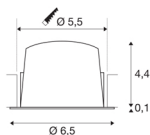

NUMINOS® XS

white recessed ceiling light, 3000K 20°

TECHNICAL DATA

Item no.:	1005527
Secondary power / secondary voltage	200mA
Height	4.5 cm
Diameter	6.5 cm
Installation diameter	5.5 cm
Installation depth	11 cm
Net weight	0.09 kg
Gross weight	0.096 kg
IP Code	IP 20 / IP 44
Safety class	III
Impact resistance class	IK02
Impact resistance	0,2 Joule
Assembly	Recessed
Assembly details	Ceiling
Wattage	7 W
Lumen	730 lm
Colour temperature	3000 Kelvin
Beam angle	20 °
Color	white
CRI	90
UGR ≤	16
LXXBXX data	L80B50