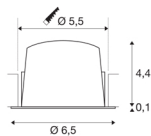

NUMINOS® XS

white recessed ceiling light, 3000K 40°

TECHNICAL DATA

Item no.:	1005530
Secondary power / secondary voltage	200mA
Height	4.5 cm
Diameter	6.5 cm
Installation diameter	5.5 cm
Installation depth	11 cm
Net weight	0.09 kg
Gross weight	0.096 kg
IP Code	IP 20 / IP 44
Safety class	III
Impact resistance class	IK02
Impact resistance	0,2 Joule
Assembly	Recessed
Assembly details	Ceiling
Wattage	7 W
Lumen	700 lm
Colour temperature	3000 Kelvin
Beam angle	40 °
Color	white
CRI	90
UGR ≤	22
LXXBXX data	L80B50