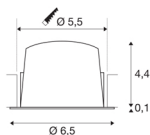

## TECHNICAL DATA

Item no.:	1005532
Secondary power / secondary voltage	200mA
Height	4.5 cm
Diameter	6.5 cm
Installation diameter	5.5 cm
Installation depth	11 cm
Net weight	0.09 kg
Gross weight	0.096 kg
IP Code	IP 20 / IP 44
Safety class	III
Impact resistance class	IK02
Impact resistance	0,2 Joule
Assembly	Recessed
Assembly details	Ceiling
Wattage	7 W
Lumen	690 lm
Colour temperature	3000 Kelvin
Beam angle	55 °
Color	white
CRI	90
UGR ≤	25
LXXBXX data	L80B50