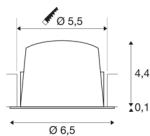

NUMINOS® XS

white recessed ceiling light, 3000K 55°

TECHNICAL DATA

Item no.:	1005533
Secondary power / secondary voltage	200mA
Height	4.5 cm
Diameter	6.5 cm
Installation diameter	5.5 cm
Installation depth	11 cm
Net weight	0.09 kg
Gross weight	0.096 kg
IP Code	IP 20 / IP 44
Safety class	III
Impact resistance class	IK02
Impact resistance	0,2 Joule
Assembly	Recessed
Assembly details	Ceiling
Wattage	7 W
Lumen	720 lm
Colour temperature	3000 Kelvin
Beam angle	55 °
Color	white
CRI	90
UGR ≤	25
LXXBXX data	L80B50