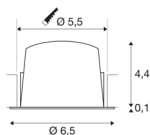

NUMINOS® XS

black / white recessed ceiling light, 4000K 20°

TECHNICAL DATA

Item no.:	1005536
Secondary power / secondary voltage	200mA
Height	4.5 cm
Diameter	6.5 cm
Installation diameter	5.5 cm
Installation depth	11 cm
Net weight	0.09 kg
Gross weight	0.096 kg
IP Code	IP 20 / IP 44
Safety class	III
Impact resistance class	IK02
Impact resistance	0,2 Joule
Assembly	Recessed
Assembly details	Ceiling
Wattage	7 W
Lumen	750 lm
Colour temperature	4000 Kelvin
Beam angle	20 °
Color	black
CRI	90
UGR ≤	16
LXXBXX data	L80B50