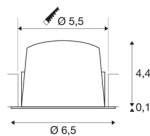

NUMINOS® XS

black recessed ceiling light, 4000K 40°

TECHNICAL DATA

Item no.:	1005538
Secondary power / secondary voltage	200mA
Height	4.5 cm
Diameter	6.5 cm
Installation diameter	5.5 cm
Installation depth	11 cm
Net weight	0.09 kg
Gross weight	0.096 kg
IP Code	IP 20 / IP 44
Safety class	III
Impact resistance class	IK02
Impact resistance	0,2 Joule
Assembly	Recessed
Assembly details	Ceiling
Wattage	7 W
Lumen	700 lm
Colour temperature	4000 Kelvin
Beam angle	40 °
Color	black
CRI	90
UGR ≤	22
LXXBXX data	L80B50