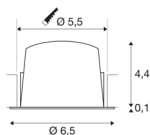

## TECHNICAL DATA

Item no.:	1005539
Secondary power / secondary voltage	200mA
Height	4.5 cm
Diameter	6.5 cm
Installation diameter	5.5 cm
Installation depth	11 cm
Net weight	0.09 kg
Gross weight	0.096 kg
IP Code	IP 20 / IP 44
Safety class	III
Impact resistance class	IK02
Impact resistance	0,2 Joule
Assembly	Recessed
Assembly details	Ceiling
Wattage	7 W
Lumen	730 lm
Colour temperature	4000 Kelvin
Beam angle	40 °
Color	black
CRI	90
UGR ≤	22
LXXBXX data	L80B50