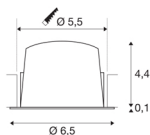

NUMINOS® XS

black recessed ceiling light, 4000K 55°

TECHNICAL DATA

Item no.:	1005541
Secondary power / secondary voltage	200mA
Height	4.5 cm
Diameter	6.5 cm
Installation diameter	5.5 cm
Installation depth	11 cm
Net weight	0.09 kg
Gross weight	0.096 kg
IP Code	IP 20 / IP 44
Safety class	III
Impact resistance class	IK02
Impact resistance	0,2 Joule
Assembly	Recessed
Assembly details	Ceiling
Wattage	7 W
Lumen	710 lm
Colour temperature	4000 Kelvin
Beam angle	55 °
Color	black
CRI	90
UGR ≤	25
LXXBXX data	L80B50