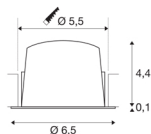

NUMINOS® XS

black / chrome recessed ceiling light, 4000K 55°

TECHNICAL DATA

Item no.:	1005543
Secondary power / secondary voltage	200mA
Height	4.5 cm
Diameter	6.5 cm
Installation diameter	5.5 cm
Installation depth	11 cm
Net weight	0.09 kg
Gross weight	0.096 kg
IP Code	IP 20 / IP 44
Safety class	III
Impact resistance class	IK02
Impact resistance	0,2 Joule
Assembly	Recessed
Assembly details	Ceiling
Wattage	7 W
Lumen	740 lm
Colour temperature	4000 Kelvin
Beam angle	55 °
Color	black
CRI	90
UGR ≤	25
LXXBXX data	L80B50