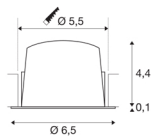

NUMINOS® XS

white / black recessed ceiling light, 4000K 20°

TECHNICAL DATA

Item no.:	1005544
Secondary power / secondary voltage	200mA
Height	4.5 cm
Diameter	6.5 cm
Installation diameter	5.5 cm
Installation depth	11 cm
Net weight	0.09 kg
Gross weight	0.096 kg
IP Code	IP 20 / IP 44
Safety class	III
Impact resistance class	IK02
Impact resistance	0,2 Joule
Assembly	Recessed
Assembly details	Ceiling
Wattage	7 W
Lumen	720 lm
Colour temperature	4000 Kelvin
Beam angle	20 °
Color	white
CRI	90
UGR ≤	16
LXXBXX data	L80B50