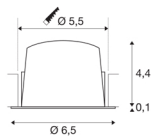

NUMINOS® XS

white recessed ceiling light, 4000K 20°

TECHNICAL DATA

Item no.:	1005545
Secondary power / secondary voltage	200mA
Height	4.5 cm
Diameter	6.5 cm
Installation diameter	5.5 cm
Installation depth	11 cm
Net weight	0.09 kg
Gross weight	0.096 kg
IP Code	IP 20 / IP 44
Safety class	III
Impact resistance class	IK02
Impact resistance	0,2 Joule
Assembly	Recessed
Assembly details	Ceiling
Wattage	7 W
Lumen	750 lm
Colour temperature	4000 Kelvin
Beam angle	20 °
Color	white
CRI	90
UGR ≤	16
LXXBXX data	L80B50