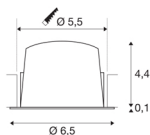

NUMINOS® XS

white / chrome recessed ceiling light, 4000K 20°

TECHNICAL DATA

Item no.:	1005546
Secondary power / secondary voltage	200mA
Height	4.5 cm
Diameter	6.5 cm
Installation diameter	5.5 cm
Installation depth	11 cm
Net weight	0.09 kg
Gross weight	0.096 kg
IP Code	IP 20 / IP 44
Safety class	III
Impact resistance class	IK02
Impact resistance	0,2 Joule
Assembly	Recessed
Assembly details	Ceiling
Wattage	7 W
Lumen	750 lm
Colour temperature	4000 Kelvin
Beam angle	20 °
Color	white
CRI	90
UGR ≤	16
LXXBXX data	L80B50