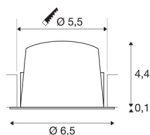

TECHNICAL DATA

Item no.:	1005547
Secondary power / secondary voltage	200mA
Height	4.5 cm
Diameter	6.5 cm
Installation diameter	5.5 cm
Installation depth	11 cm
Net weight	0.09 kg
Gross weight	0.096 kg
IP Code	IP 20 / IP 44
Safety class	III
Impact resistance class	IK02
Impact resistance	0,2 Joule
Assembly	Recessed
Assembly details	Ceiling
Wattage	7 W
Lumen	700 lm
Colour temperature	4000 Kelvin
Beam angle	40 °
Color	white
CRI	90
UGR ≤	22
LXXBXX data	L80B50