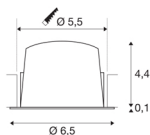

NUMINOS® XS

white recessed ceiling light, 4000K 40°

TECHNICAL DATA

Item no.:	1005548
Secondary power / secondary voltage	200mA
Height	4.5 cm
Diameter	6.5 cm
Installation diameter	5.5 cm
Installation depth	11 cm
Net weight	0.09 kg
Gross weight	0.096 kg
IP Code	IP 20 / IP 44
Safety class	III
Impact resistance class	IK02
Impact resistance	0,2 Joule
Assembly	Recessed
Assembly details	Ceiling
Wattage	7 W
Lumen	730 lm
Colour temperature	4000 Kelvin
Beam angle	40 °
Color	white
CRI	90
UGR ≤	22
LXXBXX data	L80B50