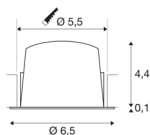

TECHNICAL DATA

Item no.:	1005549
Secondary power / secondary voltage	200mA
Height	4.5 cm
Diameter	6.5 cm
Installation diameter	5.5 cm
Installation depth	11 cm
Net weight	0.09 kg
Gross weight	0.096 kg
IP Code	IP 20 / IP 44
Safety class	III
Impact resistance class	IK02
Impact resistance	0,2 Joule
Assembly	Recessed
Assembly details	Ceiling
Wattage	7 W
Lumen	730 lm
Colour temperature	4000 Kelvin
Beam angle	40 °
Color	white
CRI	90
UGR ≤	22
LXXBXX data	L80B50