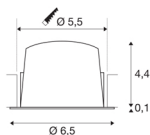

TECHNICAL DATA

Item no.:	1005550
Secondary power / secondary voltage	200mA
Height	4.5 cm
Diameter	6.5 cm
Installation diameter	5.5 cm
Installation depth	11 cm
Net weight	0.09 kg
Gross weight	0.096 kg
IP Code	IP 20 / IP 44
Safety class	III
Impact resistance class	IK02
Impact resistance	0,2 Joule
Assembly	Recessed
Assembly details	Ceiling
Wattage	7 W
Lumen	710 lm
Colour temperature	4000 Kelvin
Beam angle	55 °
Color	white
CRI	90
UGR ≤	25
LXXBXX data	L80B50