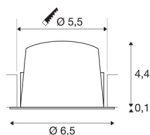

NUMINOS® XS

white recessed ceiling light, 4000K 55°

TECHNICAL DATA

Item no.:	1005551
Secondary power / secondary voltage	200mA
Height	4.5 cm
Diameter	6.5 cm
Installation diameter	5.5 cm
Installation depth	11 cm
Net weight	0.09 kg
Gross weight	0.096 kg
IP Code	IP 20 / IP 44
Safety class	III
Impact resistance class	IK02
Impact resistance	0,2 Joule
Assembly	Recessed
Assembly details	Ceiling
Wattage	7 W
Lumen	740 lm
Colour temperature	4000 Kelvin
Beam angle	55 °
Color	white
CRI	90
UGR ≤	25
LXXBXX data	L80B50