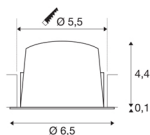

## TECHNICAL DATA

Item no.:	1005552
Secondary power / secondary voltage	200mA
Height	4.5 cm
Diameter	6.5 cm
Installation diameter	5.5 cm
Installation depth	11 cm
Net weight	0.09 kg
Gross weight	0.096 kg
IP Code	IP 20 / IP 44
Safety class	III
Impact resistance class	IK02
Impact resistance	0,2 Joule
Assembly	Recessed
Assembly details	Ceiling
Wattage	7 W
Lumen	740 lm
Colour temperature	4000 Kelvin
Beam angle	55 °
Color	white
CRI	90
UGR ≤	25
LXXBXX data	L80B50