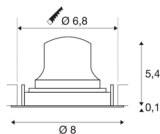

NUMINOS® MOVE XS

black recessed ceiling light, 2700K 20°

TECHNICAL DATA

Item no.:	1005553
Secondary power / secondary voltage	200mA
Height	5.5 cm
Diameter	8 cm
Installation diameter	6.8 cm
Installation depth	11 cm
Net weight	0.11 kg
Gross weight	0.118 kg
IP Code	IP 20
Safety class	III
Impact resistance class	IK02
Impact resistance	0,2 Joule
Assembly	Recessed
Assembly details	Ceiling
Wattage	7 W
Lumen	640 lm
Colour temperature	2700 Kelvin
Beam angle	20 °
Color	black
CRI	90
UGR ≤	16
LXXBXX data	L80B50