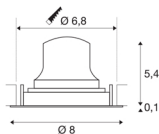

NUMINOS® MOVE XS

black / white recessed ceiling light, 2700K 20°

TECHNICAL DATA

Item no.:	1005554
Secondary power / secondary voltage	200mA
Height	5.5 cm
Diameter	8 cm
Installation diameter	6.8 cm
Installation depth	11 cm
Net weight	0.11 kg
Gross weight	0.118 kg
IP Code	IP 20
Safety class	III
Impact resistance class	IK02
Impact resistance	0,2 Joule
Assembly	Recessed
Assembly details	Ceiling
Wattage	7 W
Lumen	670 lm
Colour temperature	2700 Kelvin
Beam angle	20 °
Color	black
CRI	90
UGR ≤	16
LXXBXX data	L80B50