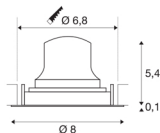

NUMINOS® MOVE XS

black / chrome recessed ceiling light, 2700K 20°

TECHNICAL DATA

Item no.:	1005555
Secondary power / secondary voltage	200mA
Height	5.5 cm
Diameter	8 cm
Installation diameter	6.8 cm
Installation depth	11 cm
Net weight	0.11 kg
Gross weight	0.118 kg
IP Code	IP 20
Safety class	III
Impact resistance class	IK02
Impact resistance	0,2 Joule
Assembly	Recessed
Assembly details	Ceiling
Wattage	7 W
Lumen	670 lm
Colour temperature	2700 Kelvin
Beam angle	20 °
Color	black
CRI	90
UGR ≤	16
LXXBXX data	L80B50