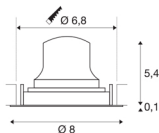

NUMINOS® MOVE XS

black recessed ceiling light, 2700K 40°

TECHNICAL DATA

Item no.:	1005556
Secondary power / secondary voltage	200mA
Height	5.5 cm
Diameter	8 cm
Installation diameter	6.8 cm
Installation depth	11 cm
Net weight	0.11 kg
Gross weight	0.118 kg
IP Code	IP 20
Safety class	III
Impact resistance class	IK02
Impact resistance	0,2 Joule
Assembly	Recessed
Assembly details	Ceiling
Wattage	7 W
Lumen	620 lm
Colour temperature	2700 Kelvin
Beam angle	40 °
Color	black
CRI	90
UGR ≤	22
LXXBXX data	L80B50