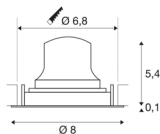

NUMINOS® MOVE XS

black / white recessed ceiling light, 2700K 40°

TECHNICAL DATA

Item no.:	1005557
Secondary power / secondary voltage	200mA
Height	5.5 cm
Diameter	8 cm
Installation diameter	6.8 cm
Installation depth	11 cm
Net weight	0.11 kg
Gross weight	0.118 kg
IP Code	IP 20
Safety class	III
Impact resistance class	IK02
Impact resistance	0,2 Joule
Assembly	Recessed
Assembly details	Ceiling
Wattage	7 W
Lumen	650 lm
Colour temperature	2700 Kelvin
Beam angle	40 °
Color	black
CRI	90
UGR ≤	22
LXXBXX data	L80B50