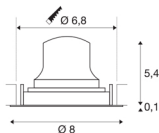

TECHNICAL DATA

Item no.:	1005558
Secondary power / secondary voltage	200mA
Height	5.5 cm
Diameter	8 cm
Installation diameter	6.8 cm
Installation depth	11 cm
Net weight	0.11 kg
Gross weight	0.118 kg
IP Code	IP 20
Safety class	III
Impact resistance class	IK02
Impact resistance	0,2 Joule
Assembly	Recessed
Assembly details	Ceiling
Wattage	7 W
Lumen	650 lm
Colour temperature	2700 Kelvin
Beam angle	40 °
Color	black
CRI	90
UGR ≤	22
LXXBXX data	L80B50