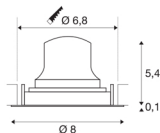

TECHNICAL DATA

Item no.:	1005559
Secondary power / secondary voltage	200mA
Height	5.5 cm
Diameter	8 cm
Installation diameter	6.8 cm
Installation depth	11 cm
Net weight	0.11 kg
Gross weight	0.118 kg
IP Code	IP 20
Safety class	III
Impact resistance class	IK02
Impact resistance	0,2 Joule
Assembly	Recessed
Assembly details	Ceiling
Wattage	7 W
Lumen	640 lm
Colour temperature	2700 Kelvin
Beam angle	55 °
Color	black
CRI	90
UGR ≤	25
LXXBXX data	L80B50