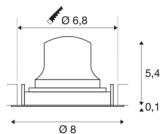

TECHNICAL DATA

Item no.:	1005560
Secondary power / secondary voltage	200mA
Height	5.5 cm
Diameter	8 cm
Installation diameter	6.8 cm
Installation depth	11 cm
Net weight	0.11 kg
Gross weight	0.118 kg
IP Code	IP 20
Safety class	III
Impact resistance class	IK02
Impact resistance	0,2 Joule
Assembly	Recessed
Assembly details	Ceiling
Wattage	7 W
Lumen	670 lm
Colour temperature	2700 Kelvin
Beam angle	55 °
Color	black
CRI	90
UGR ≤	25
LXXBXX data	L80B50