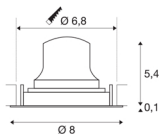

NUMINOS® MOVE XS

white / black recessed ceiling light, 2700K 20°

TECHNICAL DATA

Item no.:	1005562
Secondary power / secondary voltage	200mA
Height	5.5 cm
Diameter	8 cm
Installation diameter	6.8 cm
Installation depth	11 cm
Net weight	0.11 kg
Gross weight	0.118 kg
IP Code	IP 20
Safety class	III
Impact resistance class	IK02
Impact resistance	0,2 Joule
Assembly	Recessed
Assembly details	Ceiling
Wattage	7 W
Lumen	640 lm
Colour temperature	2700 Kelvin
Beam angle	20 °
Color	white
CRI	90
UGR ≤	16
LXXBXX data	L80B50