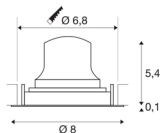

NUMINOS® MOVE XS

white recessed ceiling light, 2700K 20°

TECHNICAL DATA

Item no.:	1005563
Secondary power / secondary voltage	200mA
Height	5.5 cm
Diameter	8 cm
Installation diameter	6.8 cm
Installation depth	11 cm
Net weight	0.11 kg
Gross weight	0.118 kg
IP Code	IP 20
Safety class	III
Impact resistance class	IK02
Impact resistance	0,2 Joule
Assembly	Recessed
Assembly details	Ceiling
Wattage	7 W
Lumen	670 lm
Colour temperature	2700 Kelvin
Beam angle	20 °
Color	white
CRI	90
UGR ≤	16
LXXBXX data	L80B50