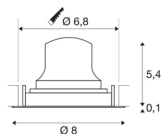

NUMINOS® MOVE XS

white / chrome recessed ceiling light, 2700K 20°

When to choose NUMINOS from SLV – modular diversity awaits you.