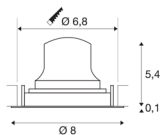

TECHNICAL DATA

Item no.:	1005565
Secondary power / secondary voltage	200mA
Height	5.5 cm
Diameter	8 cm
Installation diameter	6.8 cm
Installation depth	11 cm
Net weight	0.11 kg
Gross weight	0.118 kg
IP Code	IP 20
Safety class	III
Impact resistance class	IK02
Impact resistance	0,2 Joule
Assembly	Recessed
Assembly details	Ceiling
Wattage	7 W
Lumen	620 lm
Colour temperature	2700 Kelvin
Beam angle	40 °
Color	white
CRI	90
UGR ≤	22
LXXBXX data	L80B50