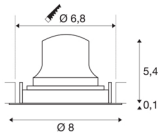

TECHNICAL DATA

Item no.:	1005566
Secondary power / secondary voltage	200mA
Height	5.5 cm
Diameter	8 cm
Installation diameter	6.8 cm
Installation depth	11 cm
Net weight	0.11 kg
Gross weight	0.118 kg
IP Code	IP 20
Safety class	III
Impact resistance class	IK02
Impact resistance	0,2 Joule
Assembly	Recessed
Assembly details	Ceiling
Wattage	7 W
Lumen	650 lm
Colour temperature	2700 Kelvin
Beam angle	40 °
Color	white
CRI	90
UGR ≤	22
LXXBXX data	L80B50