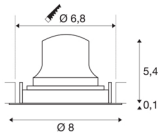

NUMINOS® MOVE XS

white / chrome recessed ceiling light, 2700K 40°

TECHNICAL DATA

Item no.:	1005567
Secondary power / secondary voltage	200mA
Height	5.5 cm
Diameter	8 cm
Installation diameter	6.8 cm
Installation depth	11 cm
Net weight	0.11 kg
Gross weight	0.118 kg
IP Code	IP 20
Safety class	III
Impact resistance class	IK02
Impact resistance	0,2 Joule
Assembly	Recessed
Assembly details	Ceiling
Wattage	7 W
Lumen	650 lm
Colour temperature	2700 Kelvin
Beam angle	40 °
Color	white
CRI	90
UGR ≤	22
LXXBXX data	L80B50