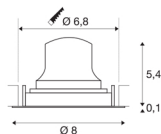

TECHNICAL DATA

Item no.:	1005568
Secondary power / secondary voltage	200mA
Height	5.5 cm
Diameter	8 cm
Installation diameter	6.8 cm
Installation depth	11 cm
Net weight	0.11 kg
Gross weight	0.118 kg
IP Code	IP 20
Safety class	III
Impact resistance class	IK02
Impact resistance	0,2 Joule
Assembly	Recessed
Assembly details	Ceiling
Wattage	7 W
Lumen	640 lm
Colour temperature	2700 Kelvin
Beam angle	55 °
Color	white
CRI	90
UGR ≤	25
LXXBXX data	L80B50