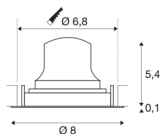

NUMINOS® MOVE XS

white recessed ceiling light, 2700K 55°

TECHNICAL DATA

Item no.:	1005569
Secondary power / secondary voltage	200mA
Height	5.5 cm
Diameter	8 cm
Installation diameter	6.8 cm
Installation depth	11 cm
Net weight	0.11 kg
Gross weight	0.118 kg
IP Code	IP 20
Safety class	III
Impact resistance class	IK02
Impact resistance	0,2 Joule
Assembly	Recessed
Assembly details	Ceiling
Wattage	7 W
Lumen	670 lm
Colour temperature	2700 Kelvin
Beam angle	55 °
Color	white
CRI	90
UGR ≤	25
LXXBXX data	L80B50