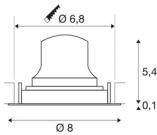

NUMINOS® MOVE XS

white / chrome recessed ceiling light, 2700K 55°

TECHNICAL DATA

Item no.:	1005570
Secondary power / secondary voltage	200mA
Height	5.5 cm
Diameter	8 cm
Installation diameter	6.8 cm
Installation depth	11 cm
Net weight	0.11 kg
Gross weight	0.118 kg
IP Code	IP 20
Safety class	III
Impact resistance class	IK02
Impact resistance	0,2 Joule
Assembly	Recessed
Assembly details	Ceiling
Wattage	7 W
Lumen	670 lm
Colour temperature	2700 Kelvin
Beam angle	55 °
Color	white
CRI	90
UGR ≤	25
LXXBXX data	L80B50