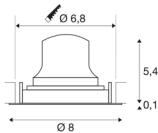

TECHNICAL DATA

Item no.:	1005571
Secondary power / secondary voltage	200mA
Height	5.5 cm
Diameter	8 cm
Installation diameter	6.8 cm
Installation depth	11 cm
Net weight	0.11 kg
Gross weight	0.118 kg
IP Code	IP 20
Safety class	III
Impact resistance class	IK02
Impact resistance	0,2 Joule
Assembly	Recessed
Assembly details	Ceiling
Wattage	7 W
Lumen	700 lm
Colour temperature	3000 Kelvin
Beam angle	20 °
Color	black
CRI	90
UGR ≤	16
LXXBXX data	L80B50