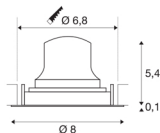

TECHNICAL DATA

Item no.:	1005572
Secondary power / secondary voltage	200mA
Height	5.5 cm
Diameter	8 cm
Installation diameter	6.8 cm
Installation depth	11 cm
Net weight	0.11 kg
Gross weight	0.118 kg
IP Code	IP 20
Safety class	III
Impact resistance class	IK02
Impact resistance	0,2 Joule
Assembly	Recessed
Assembly details	Ceiling
Wattage	7 W
Lumen	730 lm
Colour temperature	3000 Kelvin
Beam angle	20 °
Color	black
CRI	90
UGR ≤	16
LXXBXX data	L80B50