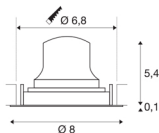

TECHNICAL DATA

Item no.:	1005573
Secondary power / secondary voltage	200mA
Height	5.5 cm
Diameter	8 cm
Installation diameter	6.8 cm
Installation depth	11 cm
Net weight	0.11 kg
Gross weight	0.118 kg
IP Code	IP 20
Safety class	III
Impact resistance class	IK02
Impact resistance	0,2 Joule
Assembly	Recessed
Assembly details	Ceiling
Wattage	7 W
Lumen	730 lm
Colour temperature	3000 Kelvin
Beam angle	20 °
Color	black
CRI	90
UGR ≤	16
LXXBXX data	L80B50