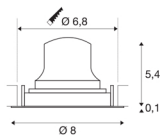

TECHNICAL DATA

Item no.:	1005574
Secondary power / secondary voltage	200mA
Height	5.5 cm
Diameter	8 cm
Installation diameter	6.8 cm
Installation depth	11 cm
Net weight	0.11 kg
Gross weight	0.118 kg
IP Code	IP 20
Safety class	III
Impact resistance class	IK02
Impact resistance	0,2 Joule
Assembly	Recessed
Assembly details	Ceiling
Wattage	7 W
Lumen	670 lm
Colour temperature	3000 Kelvin
Beam angle	40 °
Color	black
CRI	90
UGR ≤	22
LXXBXX data	L80B50