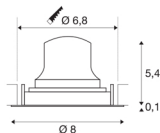

TECHNICAL DATA

Item no.:	1005575
Secondary power / secondary voltage	200mA
Height	5.5 cm
Diameter	8 cm
Installation diameter	6.8 cm
Installation depth	11 cm
Net weight	0.11 kg
Gross weight	0.118 kg
IP Code	IP 20
Safety class	III
Impact resistance class	IK02
Impact resistance	0,2 Joule
Assembly	Recessed
Assembly details	Ceiling
Wattage	7 W
Lumen	700 lm
Colour temperature	3000 Kelvin
Beam angle	40 °
Color	black
CRI	90
UGR ≤	22
LXXBXX data	L80B50